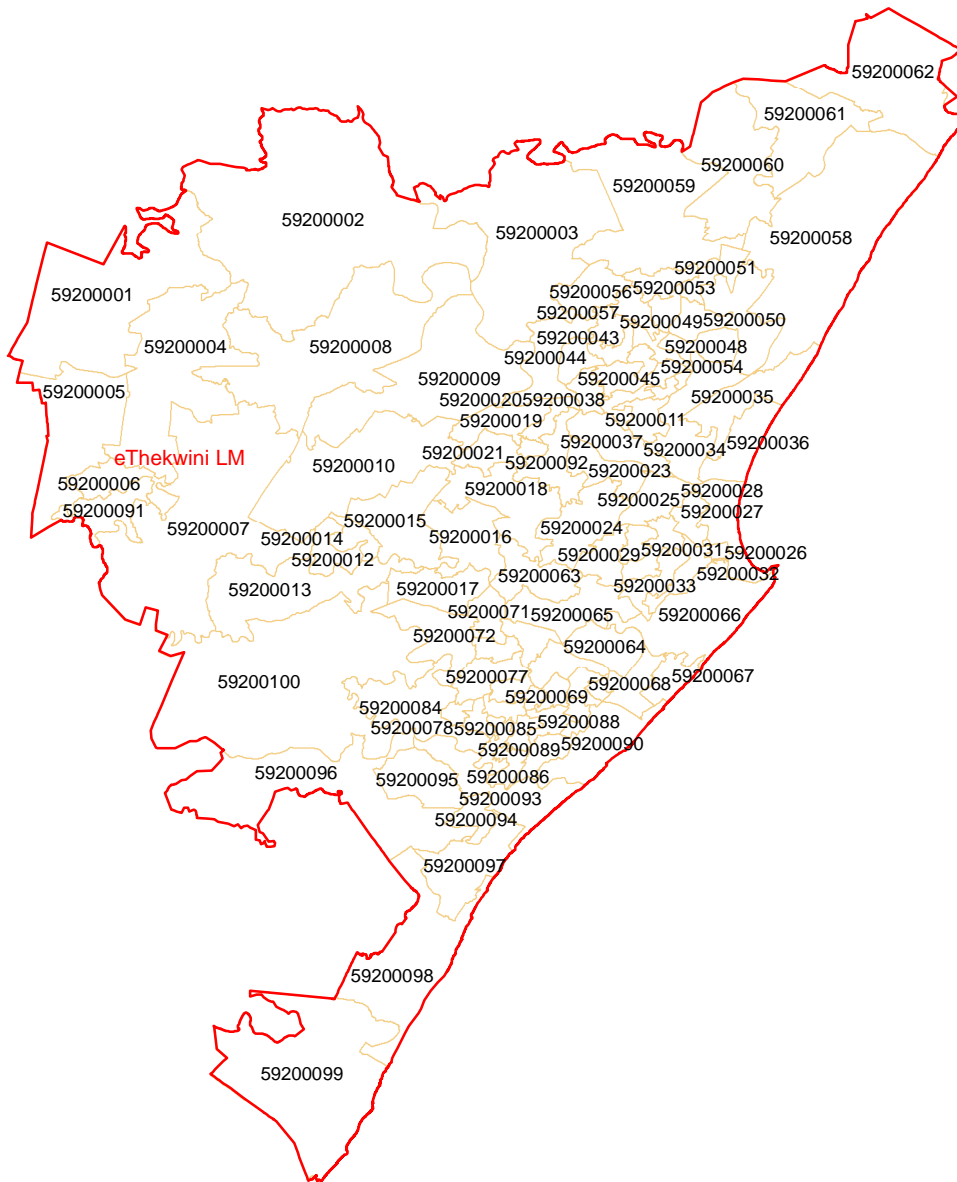

eTHEKWINI DM : WARDS

Legend

-  Local_Municipalities
-  Wards