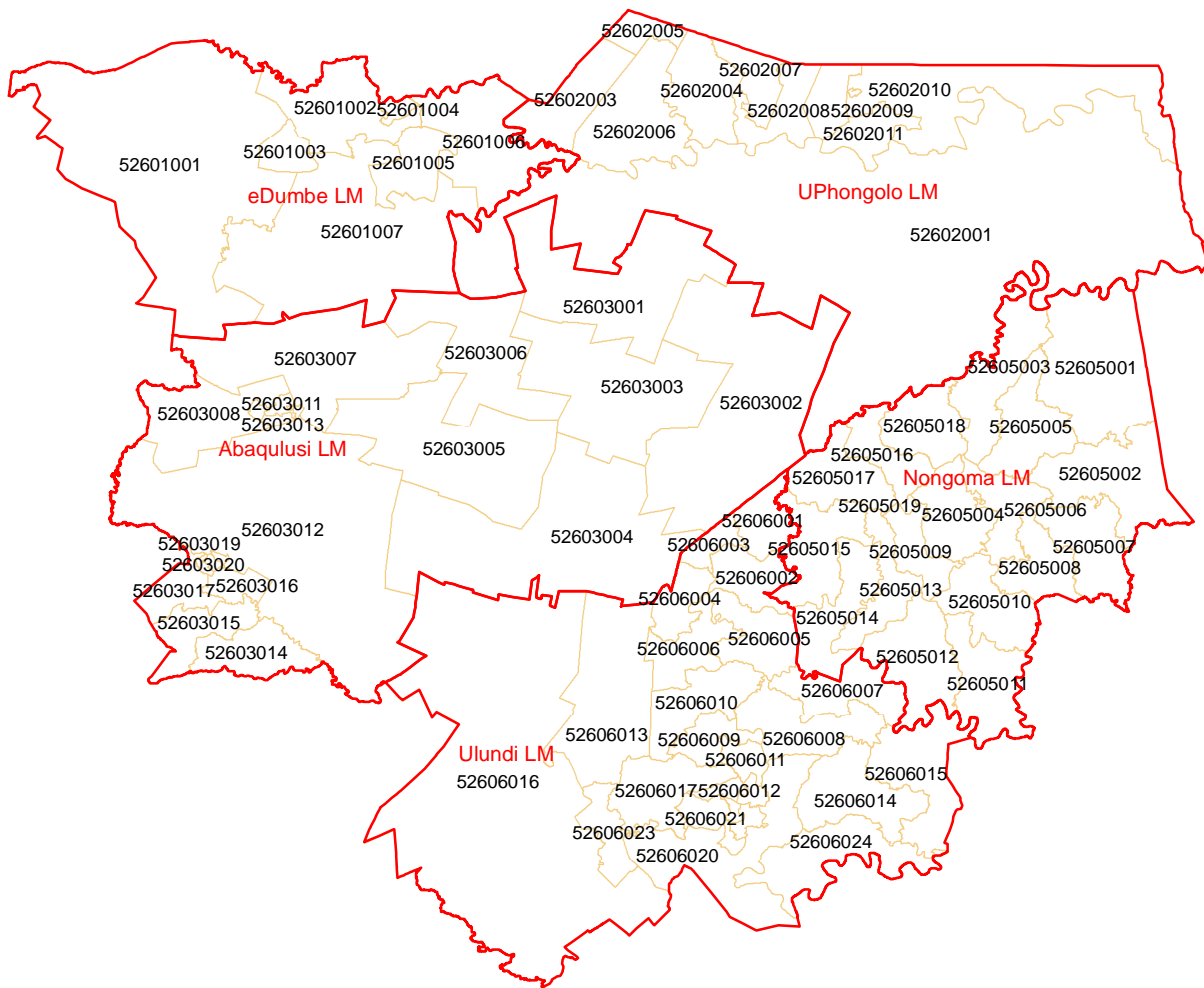

ZULULAND DM : WARDS

Legend

-  Local_Municipalities
-  Wards