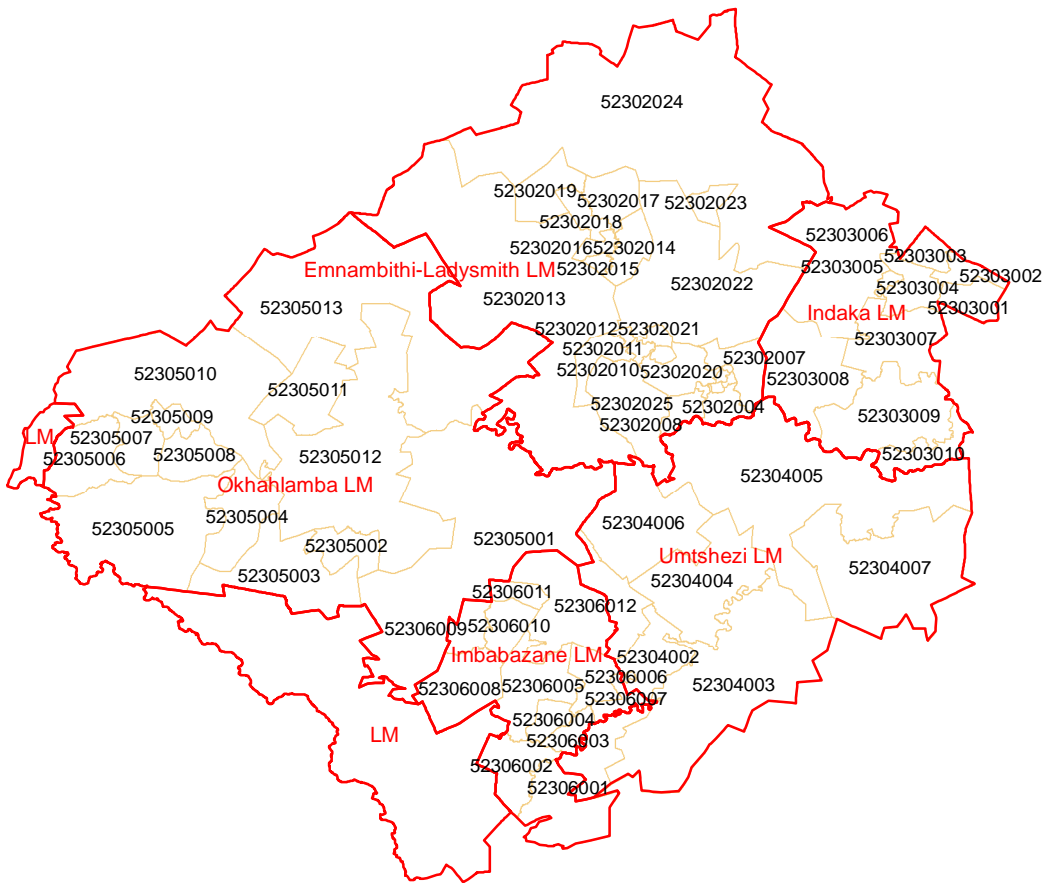

UTHUKELA DM : WARDS

Legend

- Local_Municipalities
- Wards