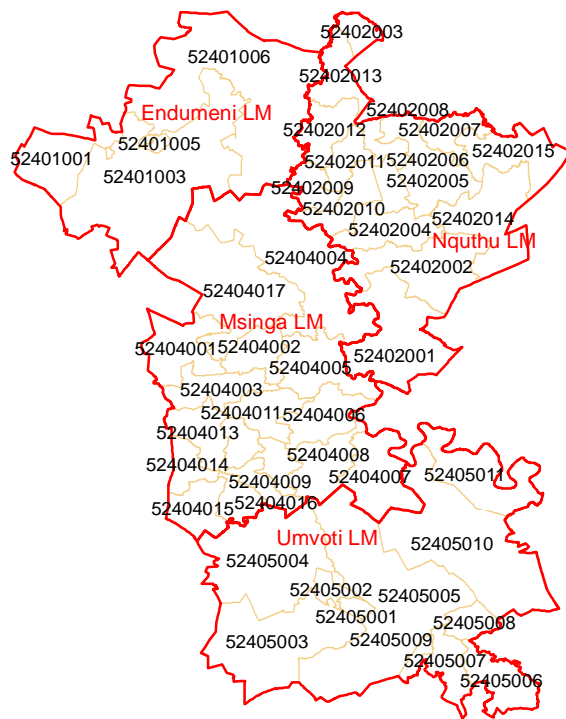

# UMZINYATHI DM : WARDS

## Legend

-  Local\_Municipalities
-  Wards