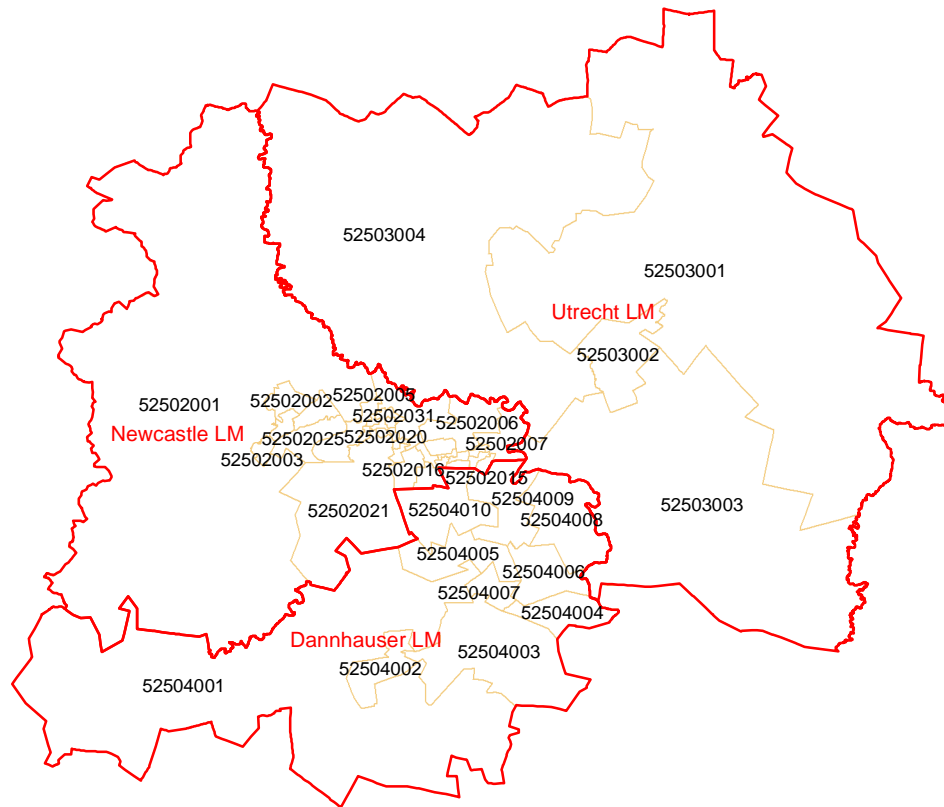

AMAJUBA DM : WARDS

Legend

-  Local_Municipalities
-  Wards